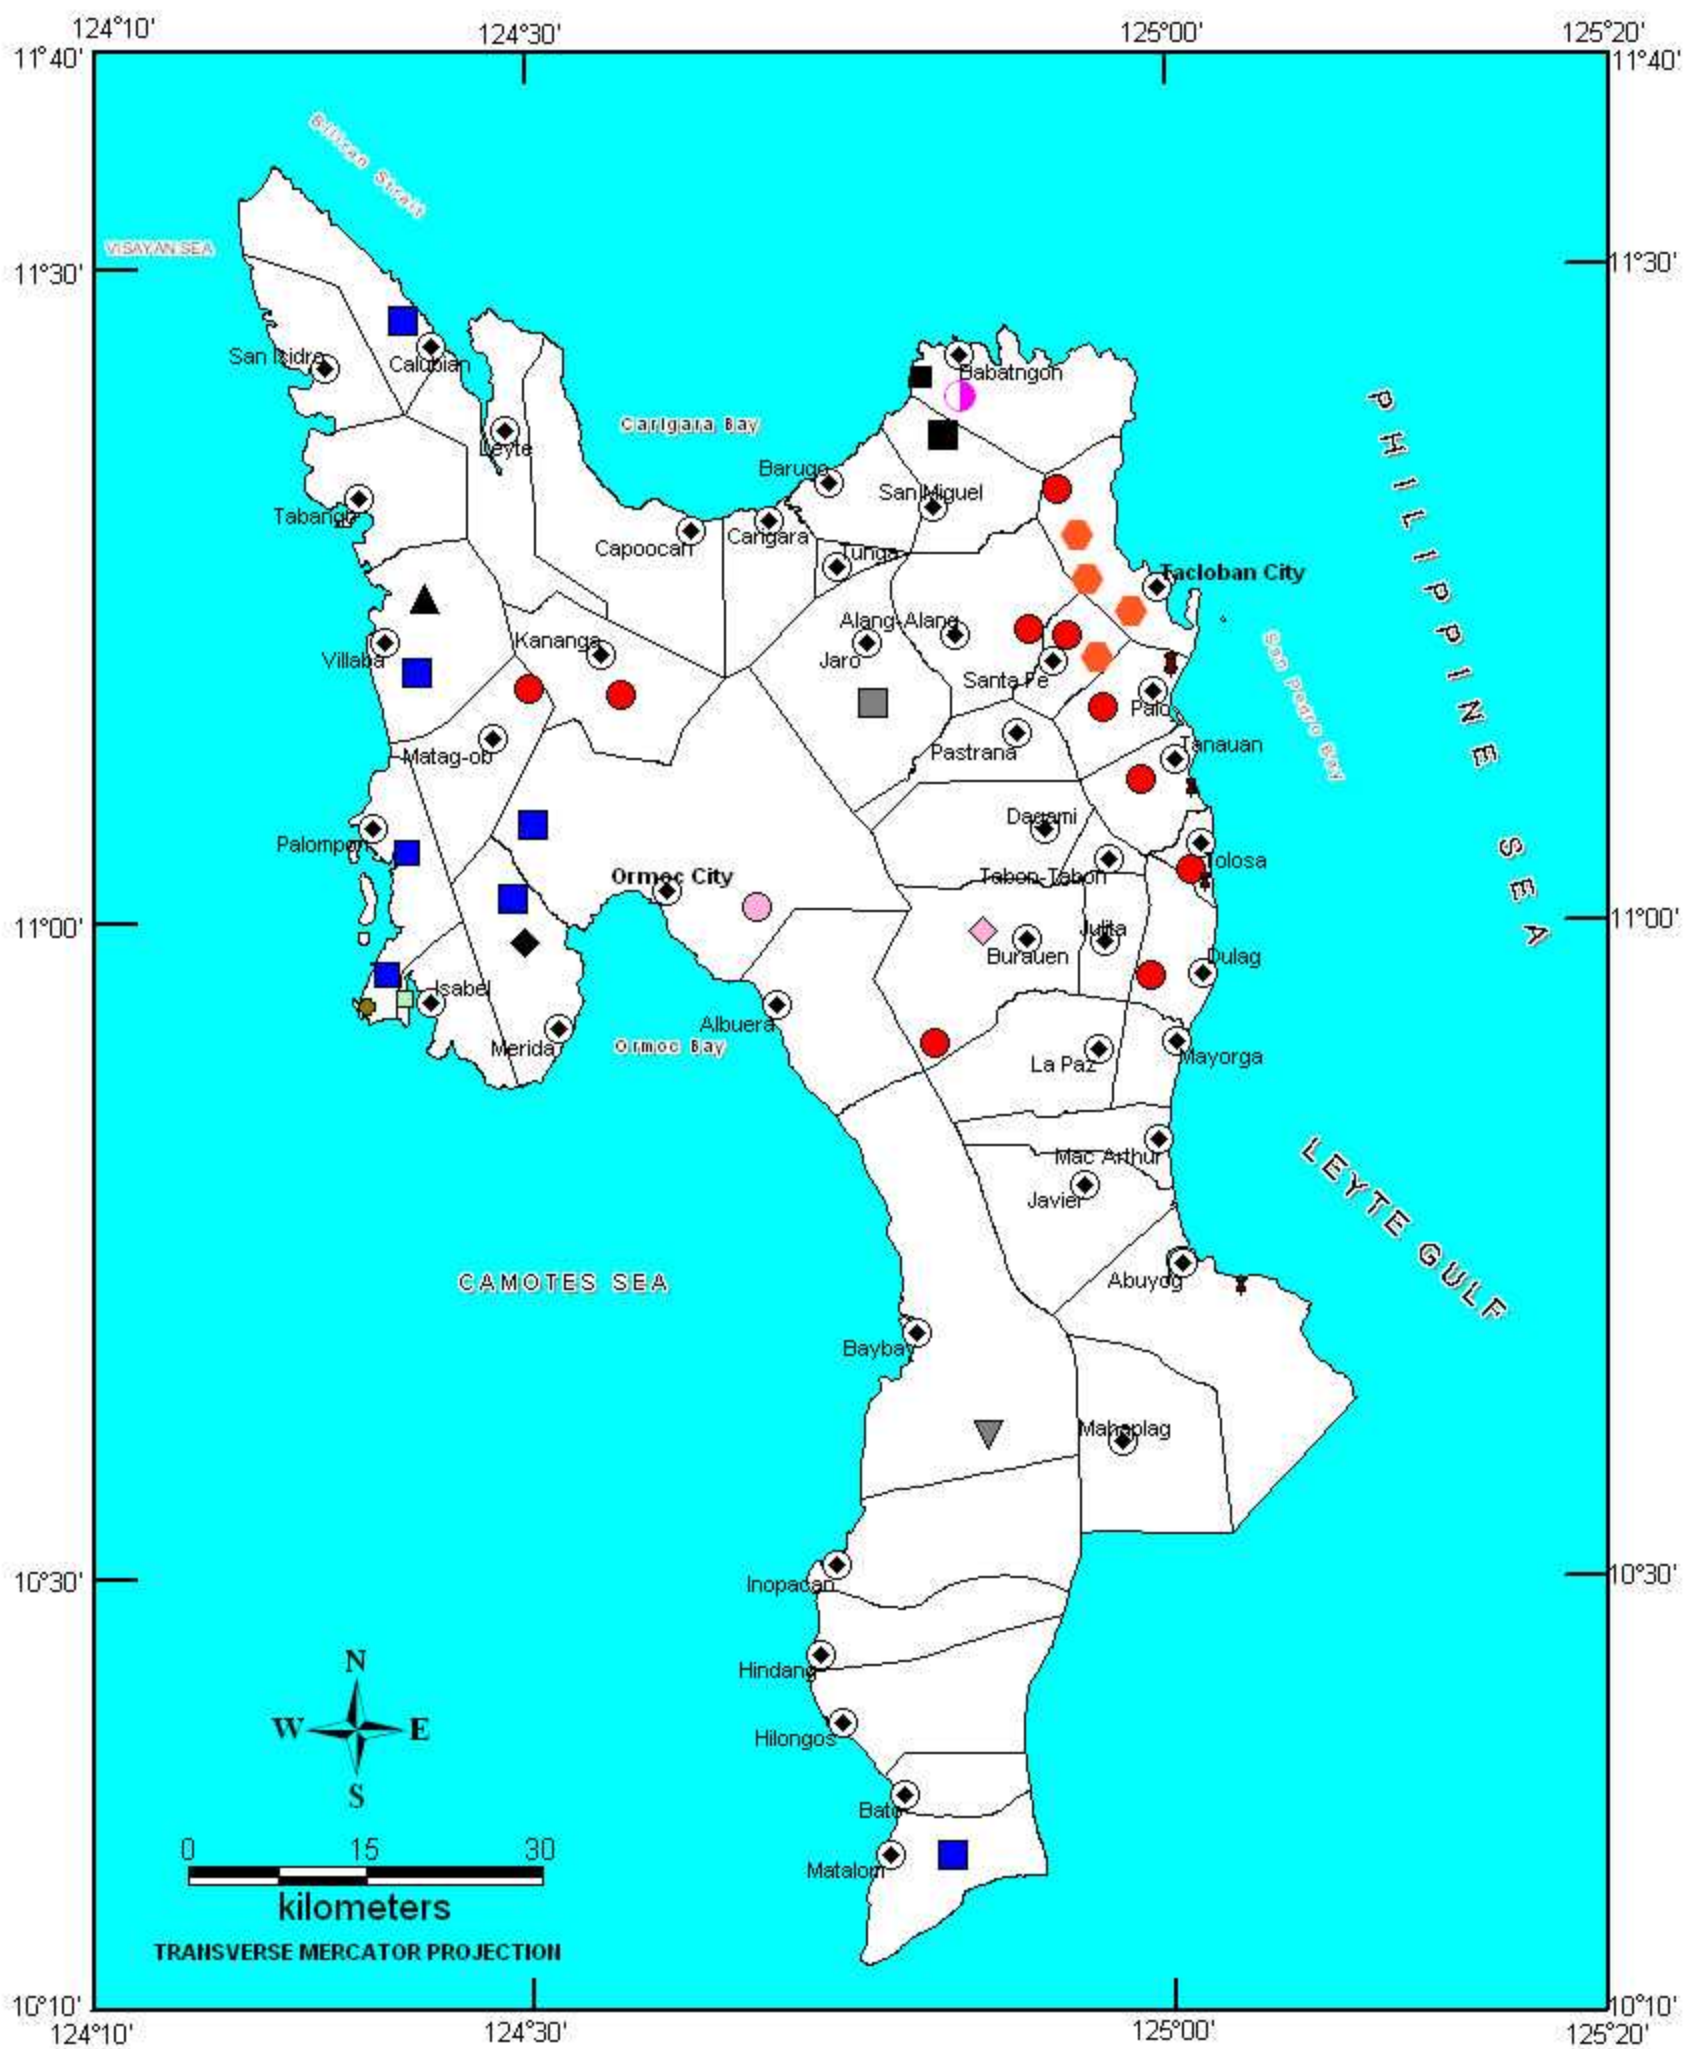

MINERAL RESOURCES MAP OF BILIRAN PROVINCE

TRANSVERSE MERCATOR PROJECTION

LEGEND

- ⊙ Municipality
- Red Burning Clay
- Sulfur
- White Clay

Data Source:

MGB-RO8 (Technical Reports and Maps)
Samar-Leyte Mineral Resources
Development Project, Bureau of Mines

INDEX MAP

Published:2007

MINERAL RESOURCES MAP OF EASTERN SAMAR PROVINCE

125°00' 125°30' 126°00'
12°25' 12°25'

LEGEND

- ⊙ Municipality
- METALLIC**
- Bauxite
- ▲ Chromite
- Copper
- ★ Gold
- Nickel
- ✚ Platinum
- NON-METALLIC**
- Limestone
- Red Burning Clay

INDEX MAP

Data Source:

MGB-RO8 (Technical Reports and Maps)
Samar-Leyte Mineral Resources
Development Program, Bureau of Mines

Published : 2007

10°40' 125°00' 125°30' 126°00' 10°40'

MINERAL RESOURCES MAP OF LEYTE PROVINCE

Data Source:

MGB-RO8 (Technical Reports and Maps)
Samar-Leyte Mineral Resources
Development Program, Bureau of Mines

Department of Environment and Natural Resources
Mines and Geosciences Bureau - Regional Office No.8