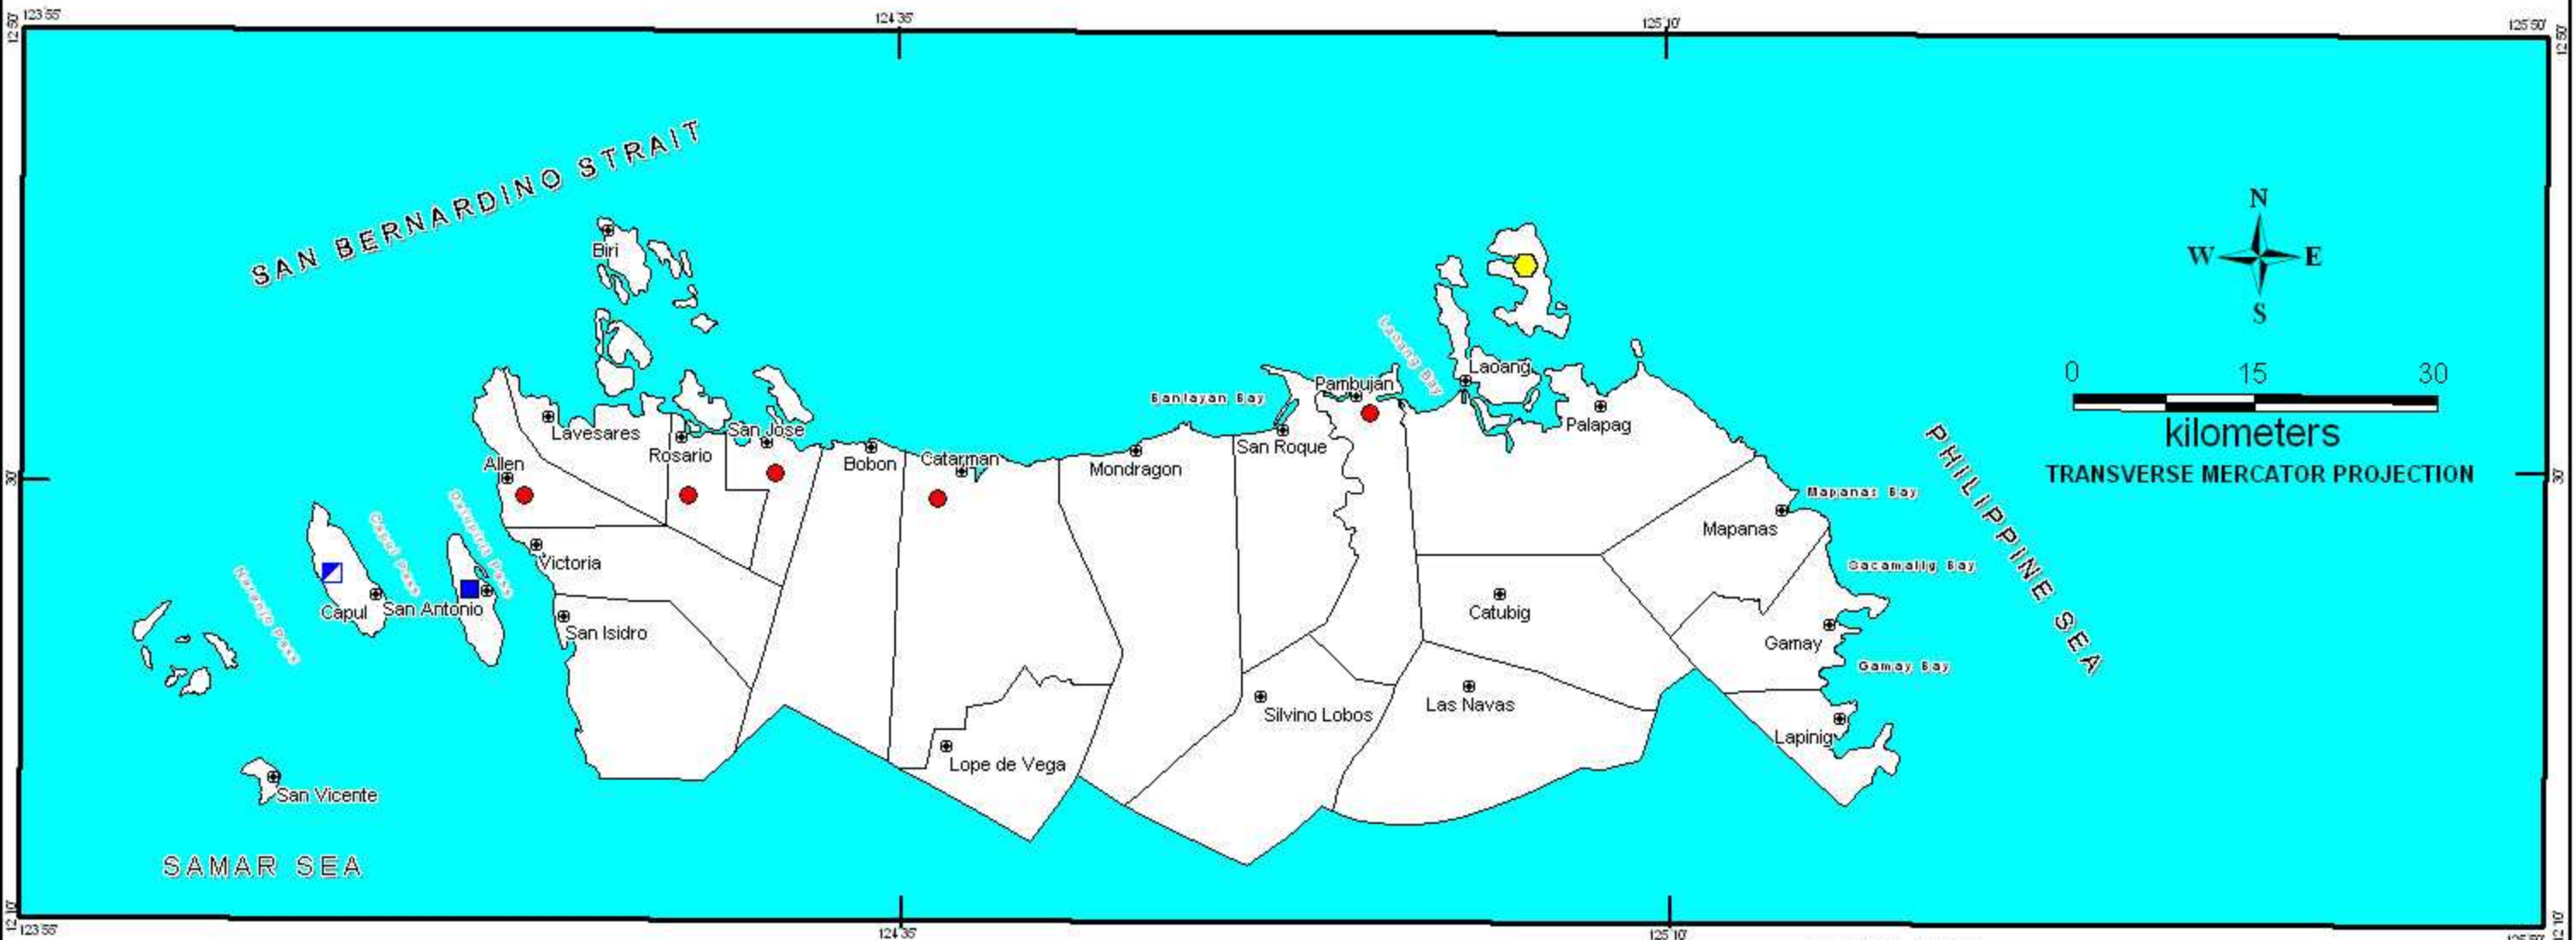

MINERAL RESOURCES MAP OF NORTHERN SAMAR PROVINCE