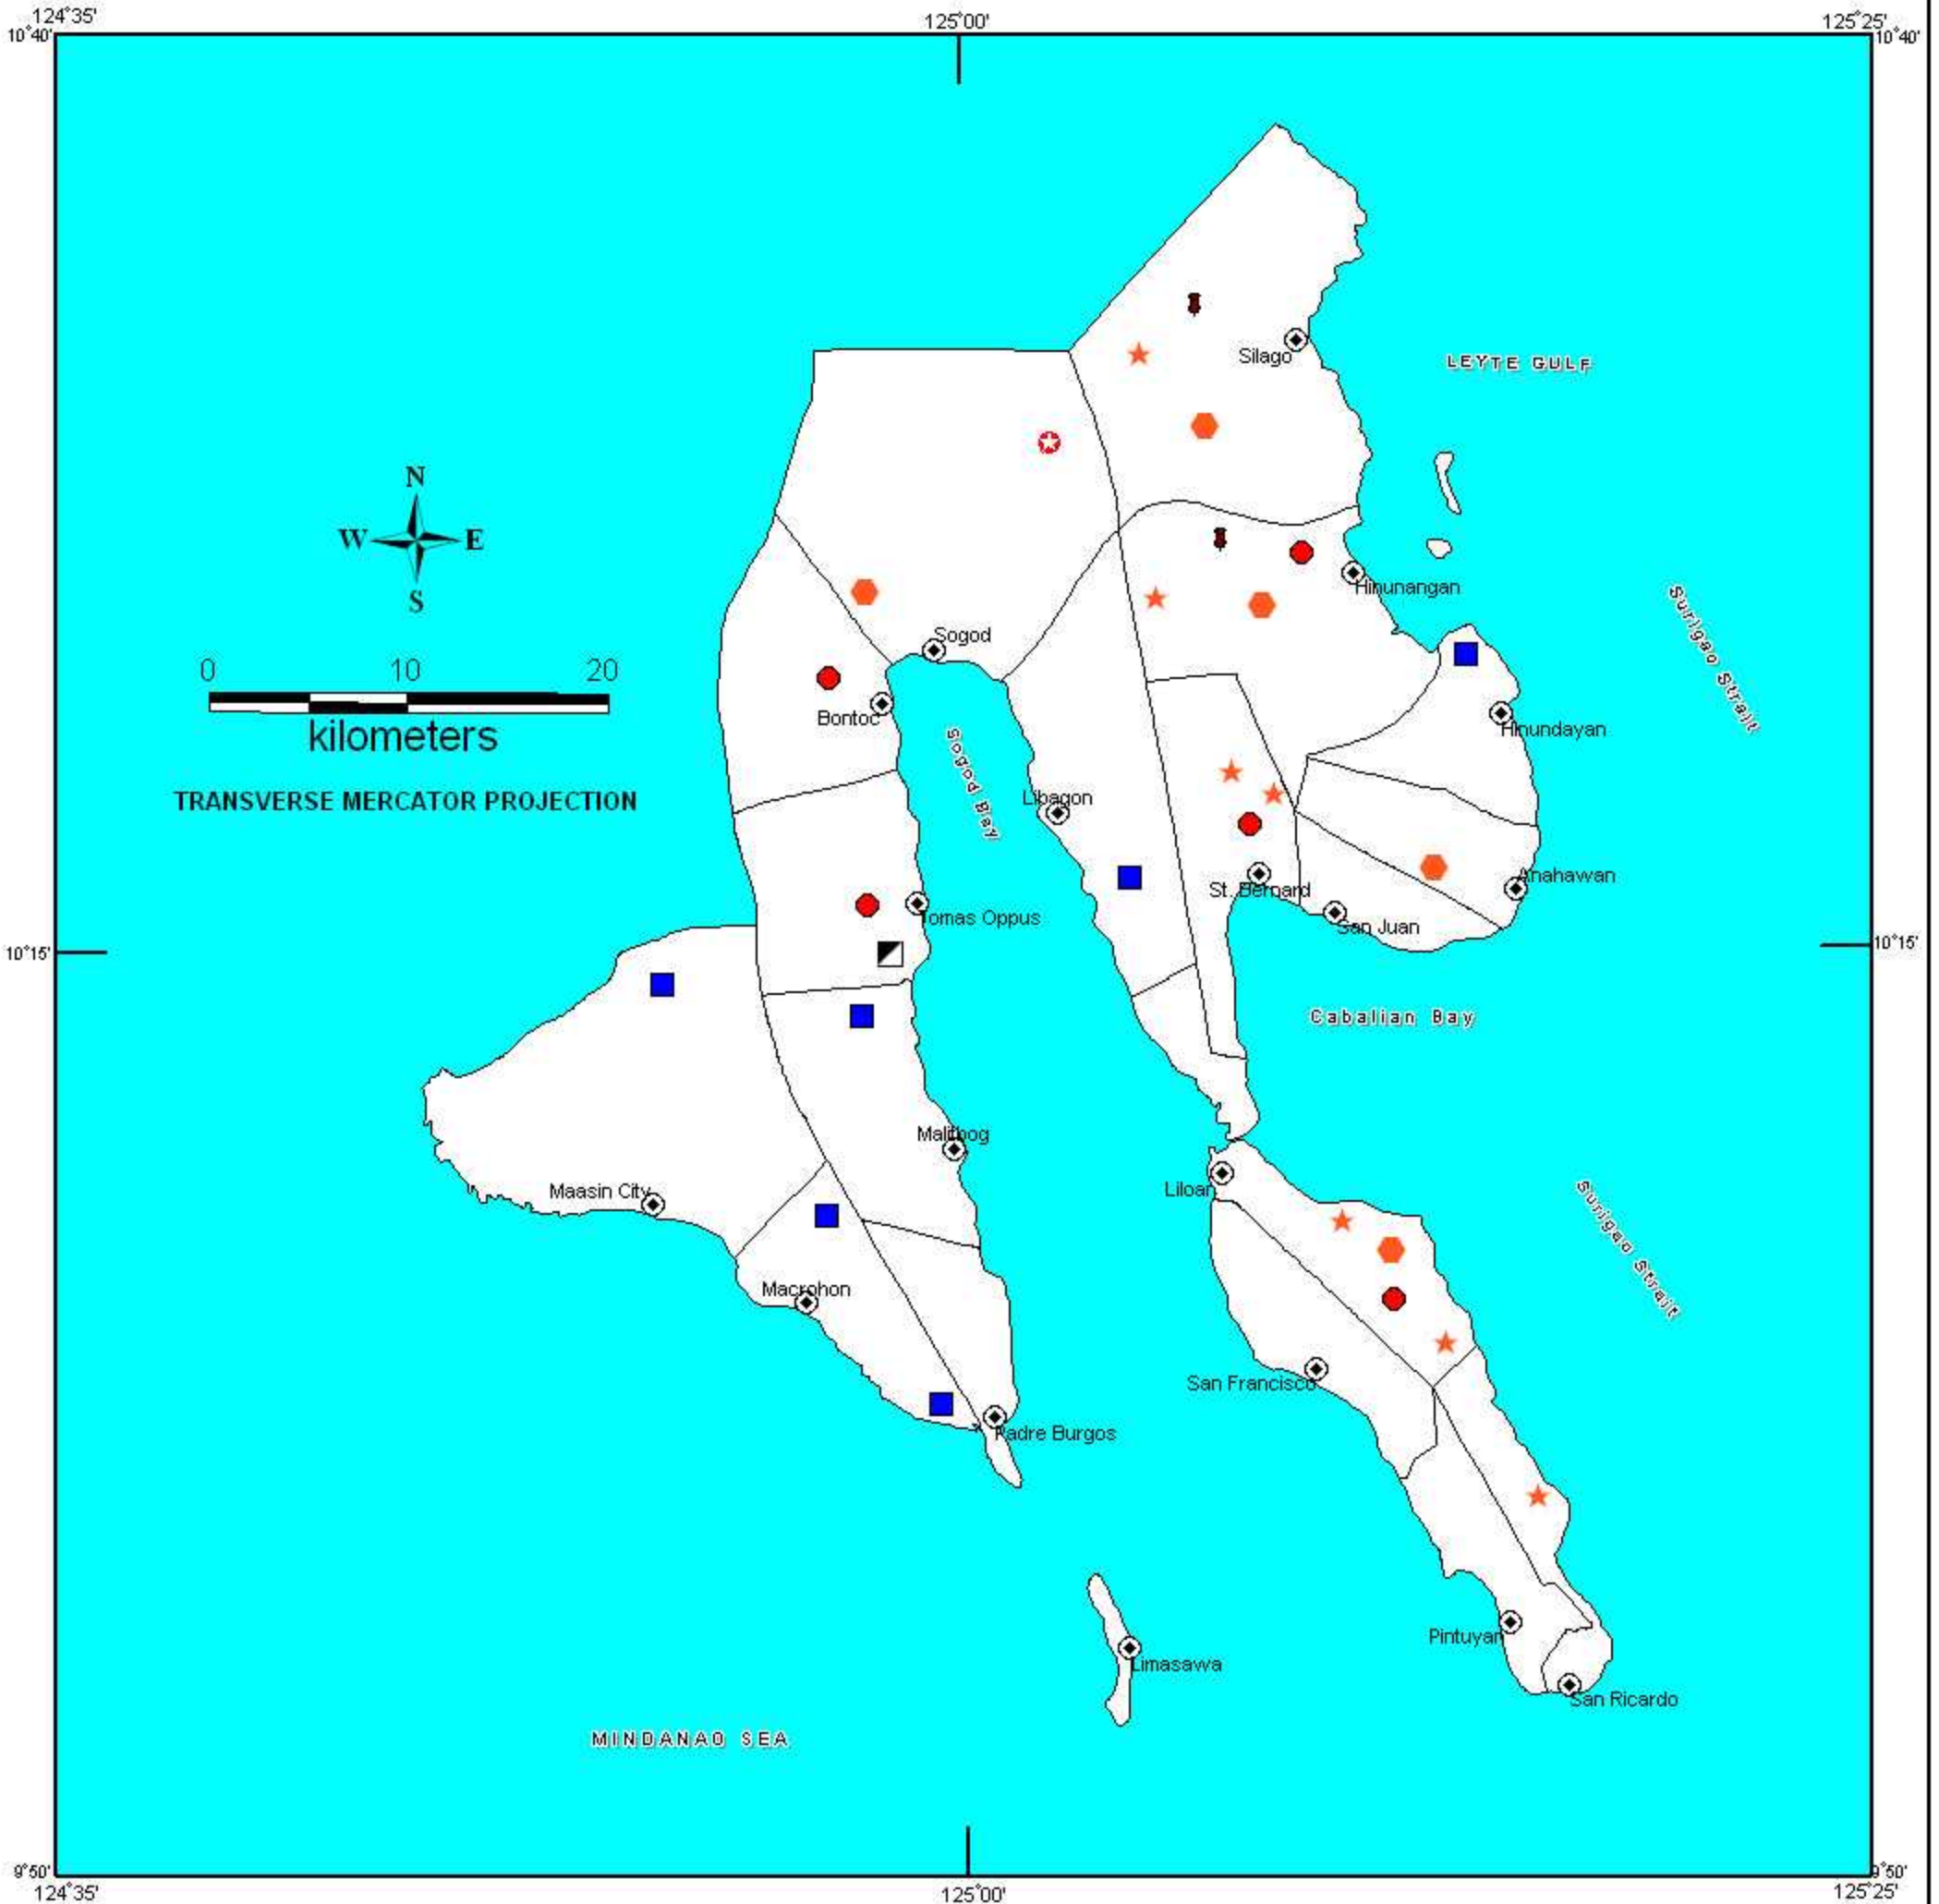

MINERAL RESOURCES MAP OF SOUTHERN LEYTE PROVINCE