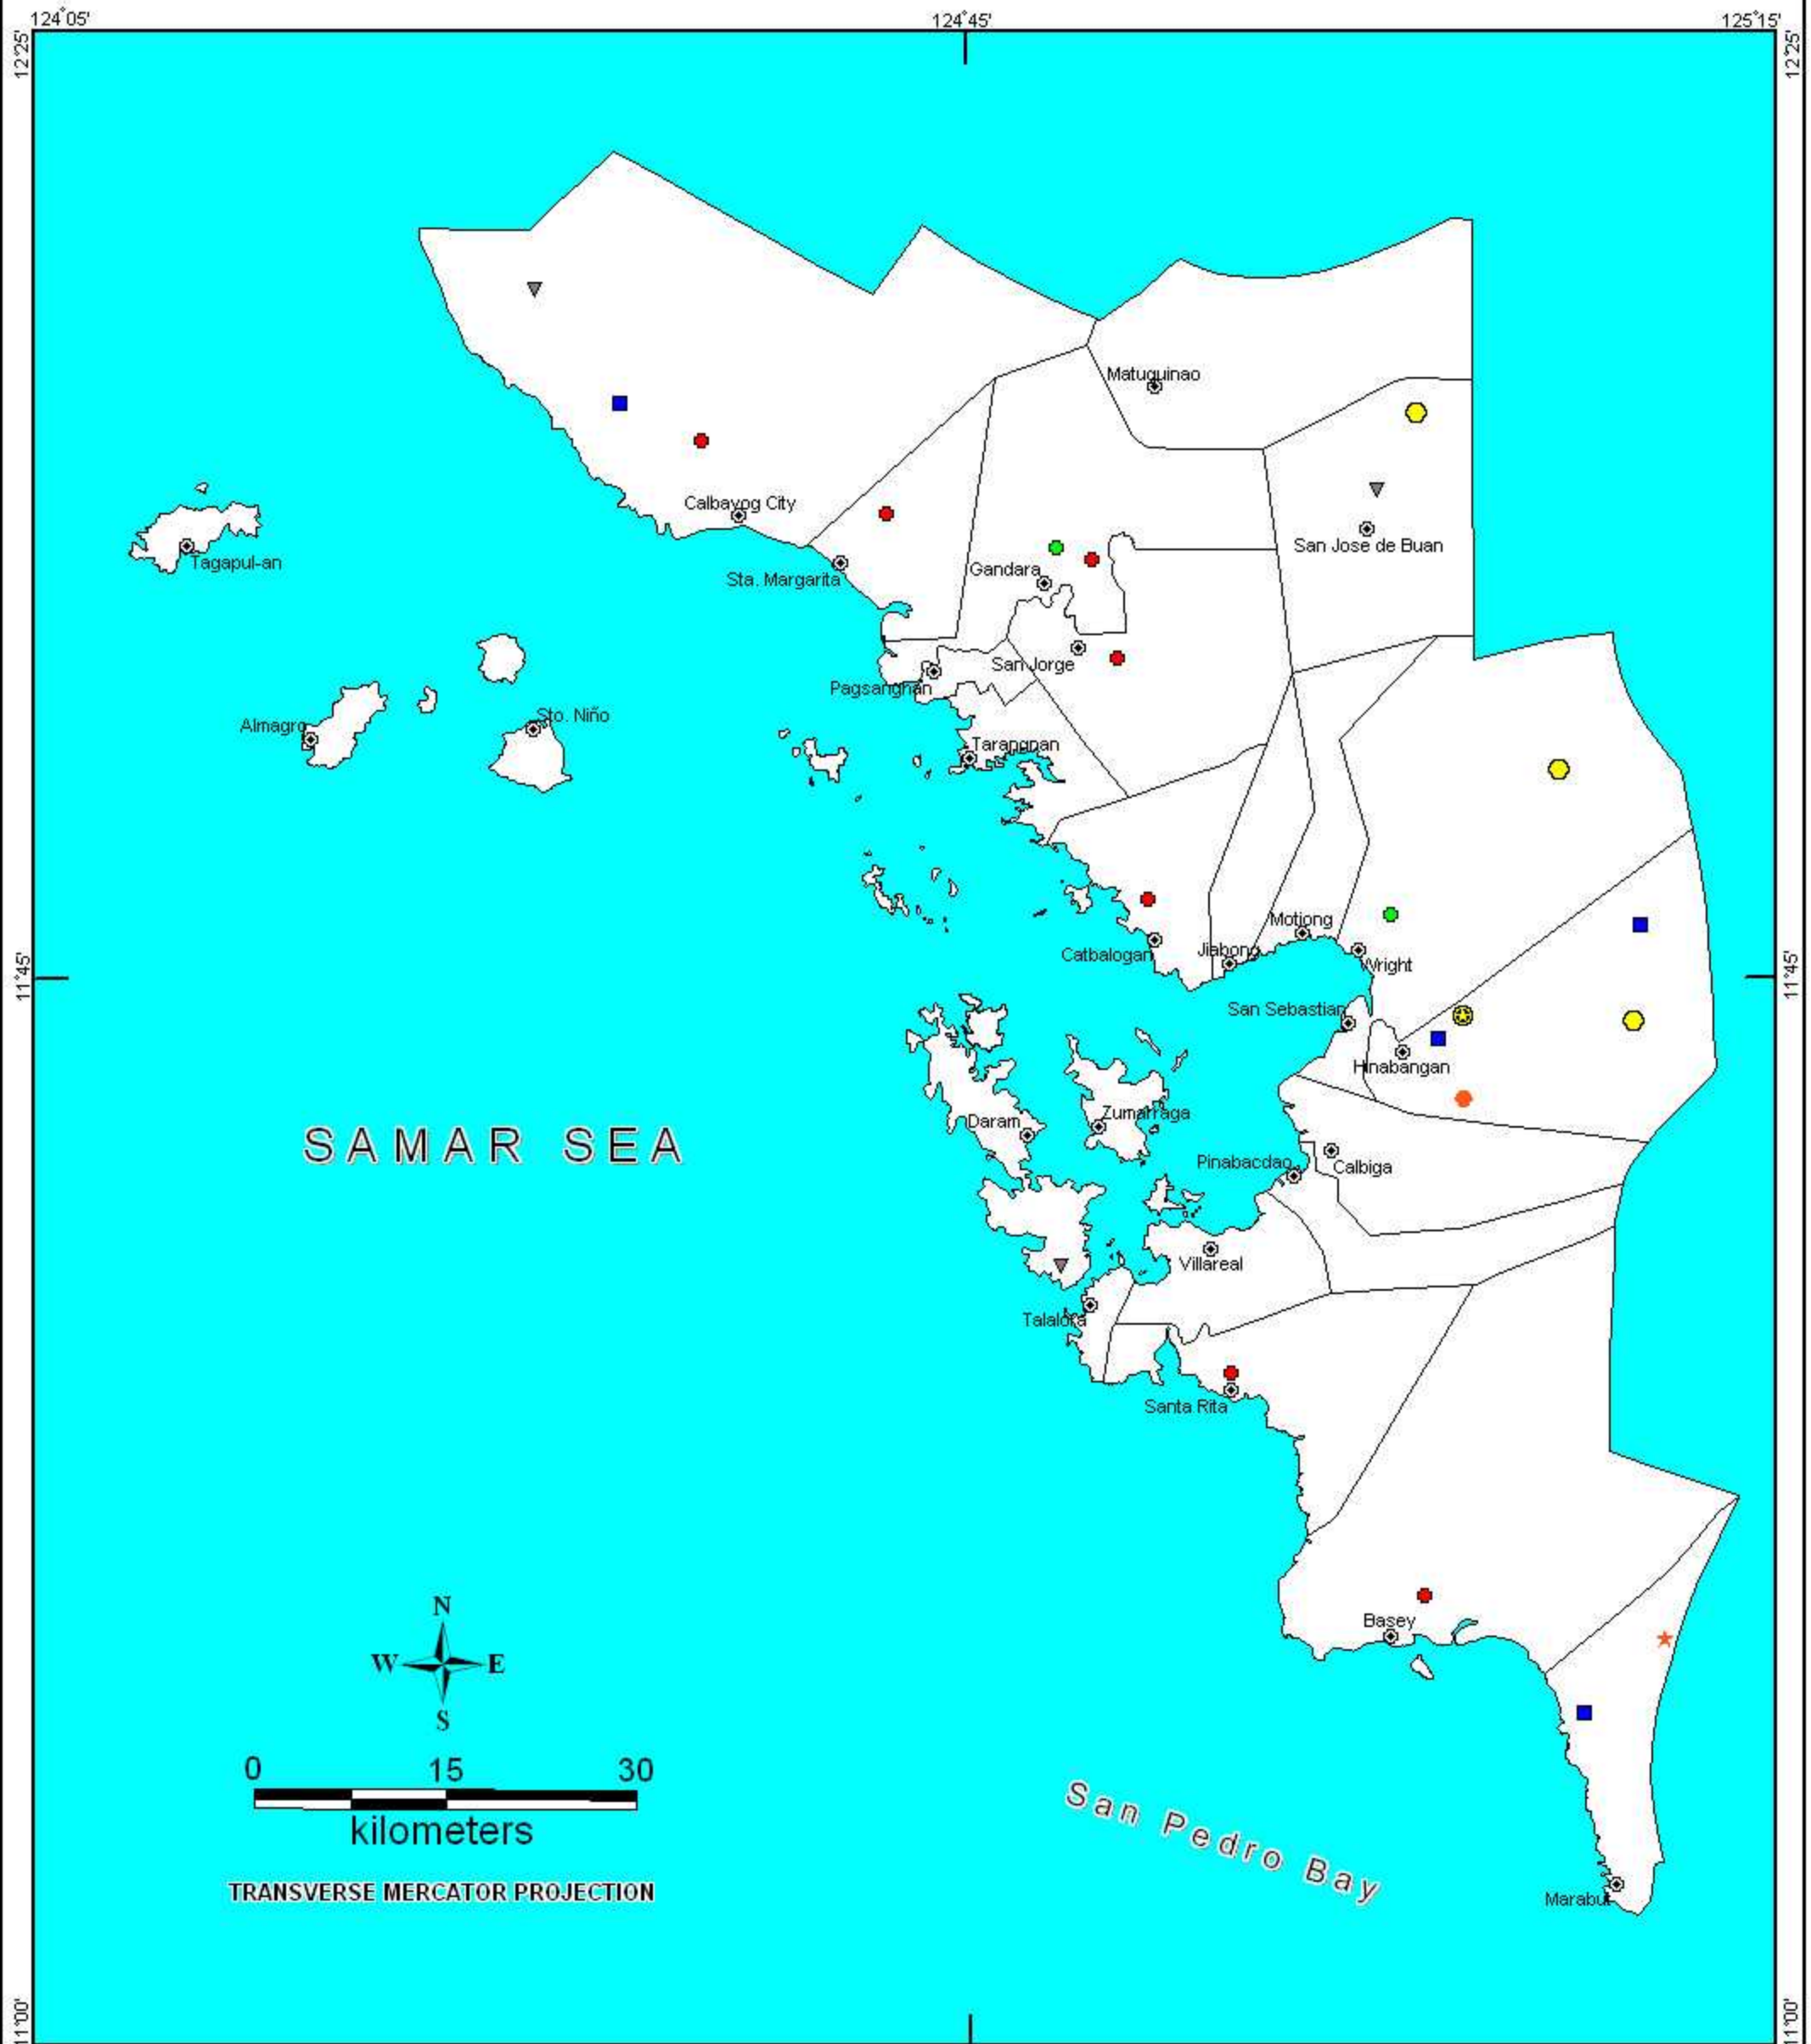

MINERAL RESOURCES MAP OF SAMAR PROVINCE