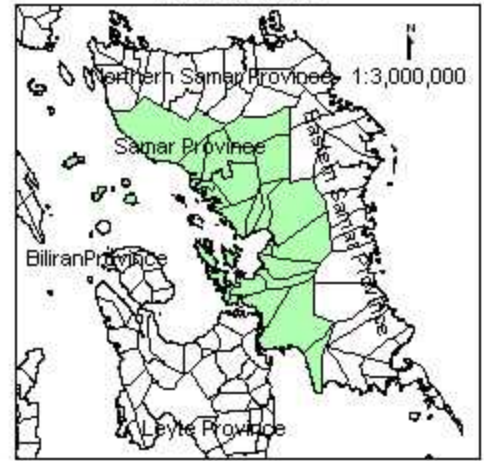

MINERAL RESOURCES MAP OF SAMAR PROVINCE

LEGEND

- ⊙ Municipality
- **METALLIC**
  - Bauxite
  - Copper
  - ★ Gold
  - ▼ Manganese
  - ☺ Pyrite
- **NON-METALLIC**
  - Green Tuff
  - Limestone
  - Red Burning Clay

Data Source:
MGB-RO8 (Technical Reports and Maps)
Samar-Leyte Mineral Resources Development
Program, Bureau of Mines

Published : 2007

Department of Environment and Natural Resources
Mines and Geosciences Bureau - Regional Office No.8

INDEX MAP