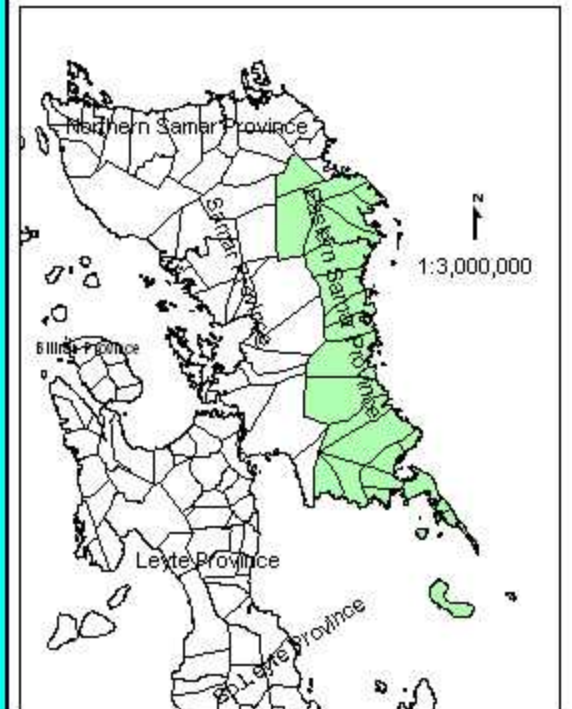

INDEX MAP

Published:2007

MINERAL RESOURCES MAP OF EASTERN SAMAR PROVINCE

125°00' 125°30' 126°00'
12°25' 12°25'

LEGEND

- ⊙ Municipality
- METALLIC**
- Bauxite
- ▲ Chromite
- Copper
- ★ Gold
- Nickel
- ✚ Platinum
- NON-METALLIC**
- Limestone
- Red Burning Clay

INDEX MAP

Data Source:

MGB-RO8 (Technical Reports and Maps)
Samar-Leyte Mineral Resources
Development Program, Bureau of Mines

Published : 2007

10°40' 125°00' 125°30' 126°00' 10°40'

MINERAL RESOURCES MAP OF LEYTE PROVINCE