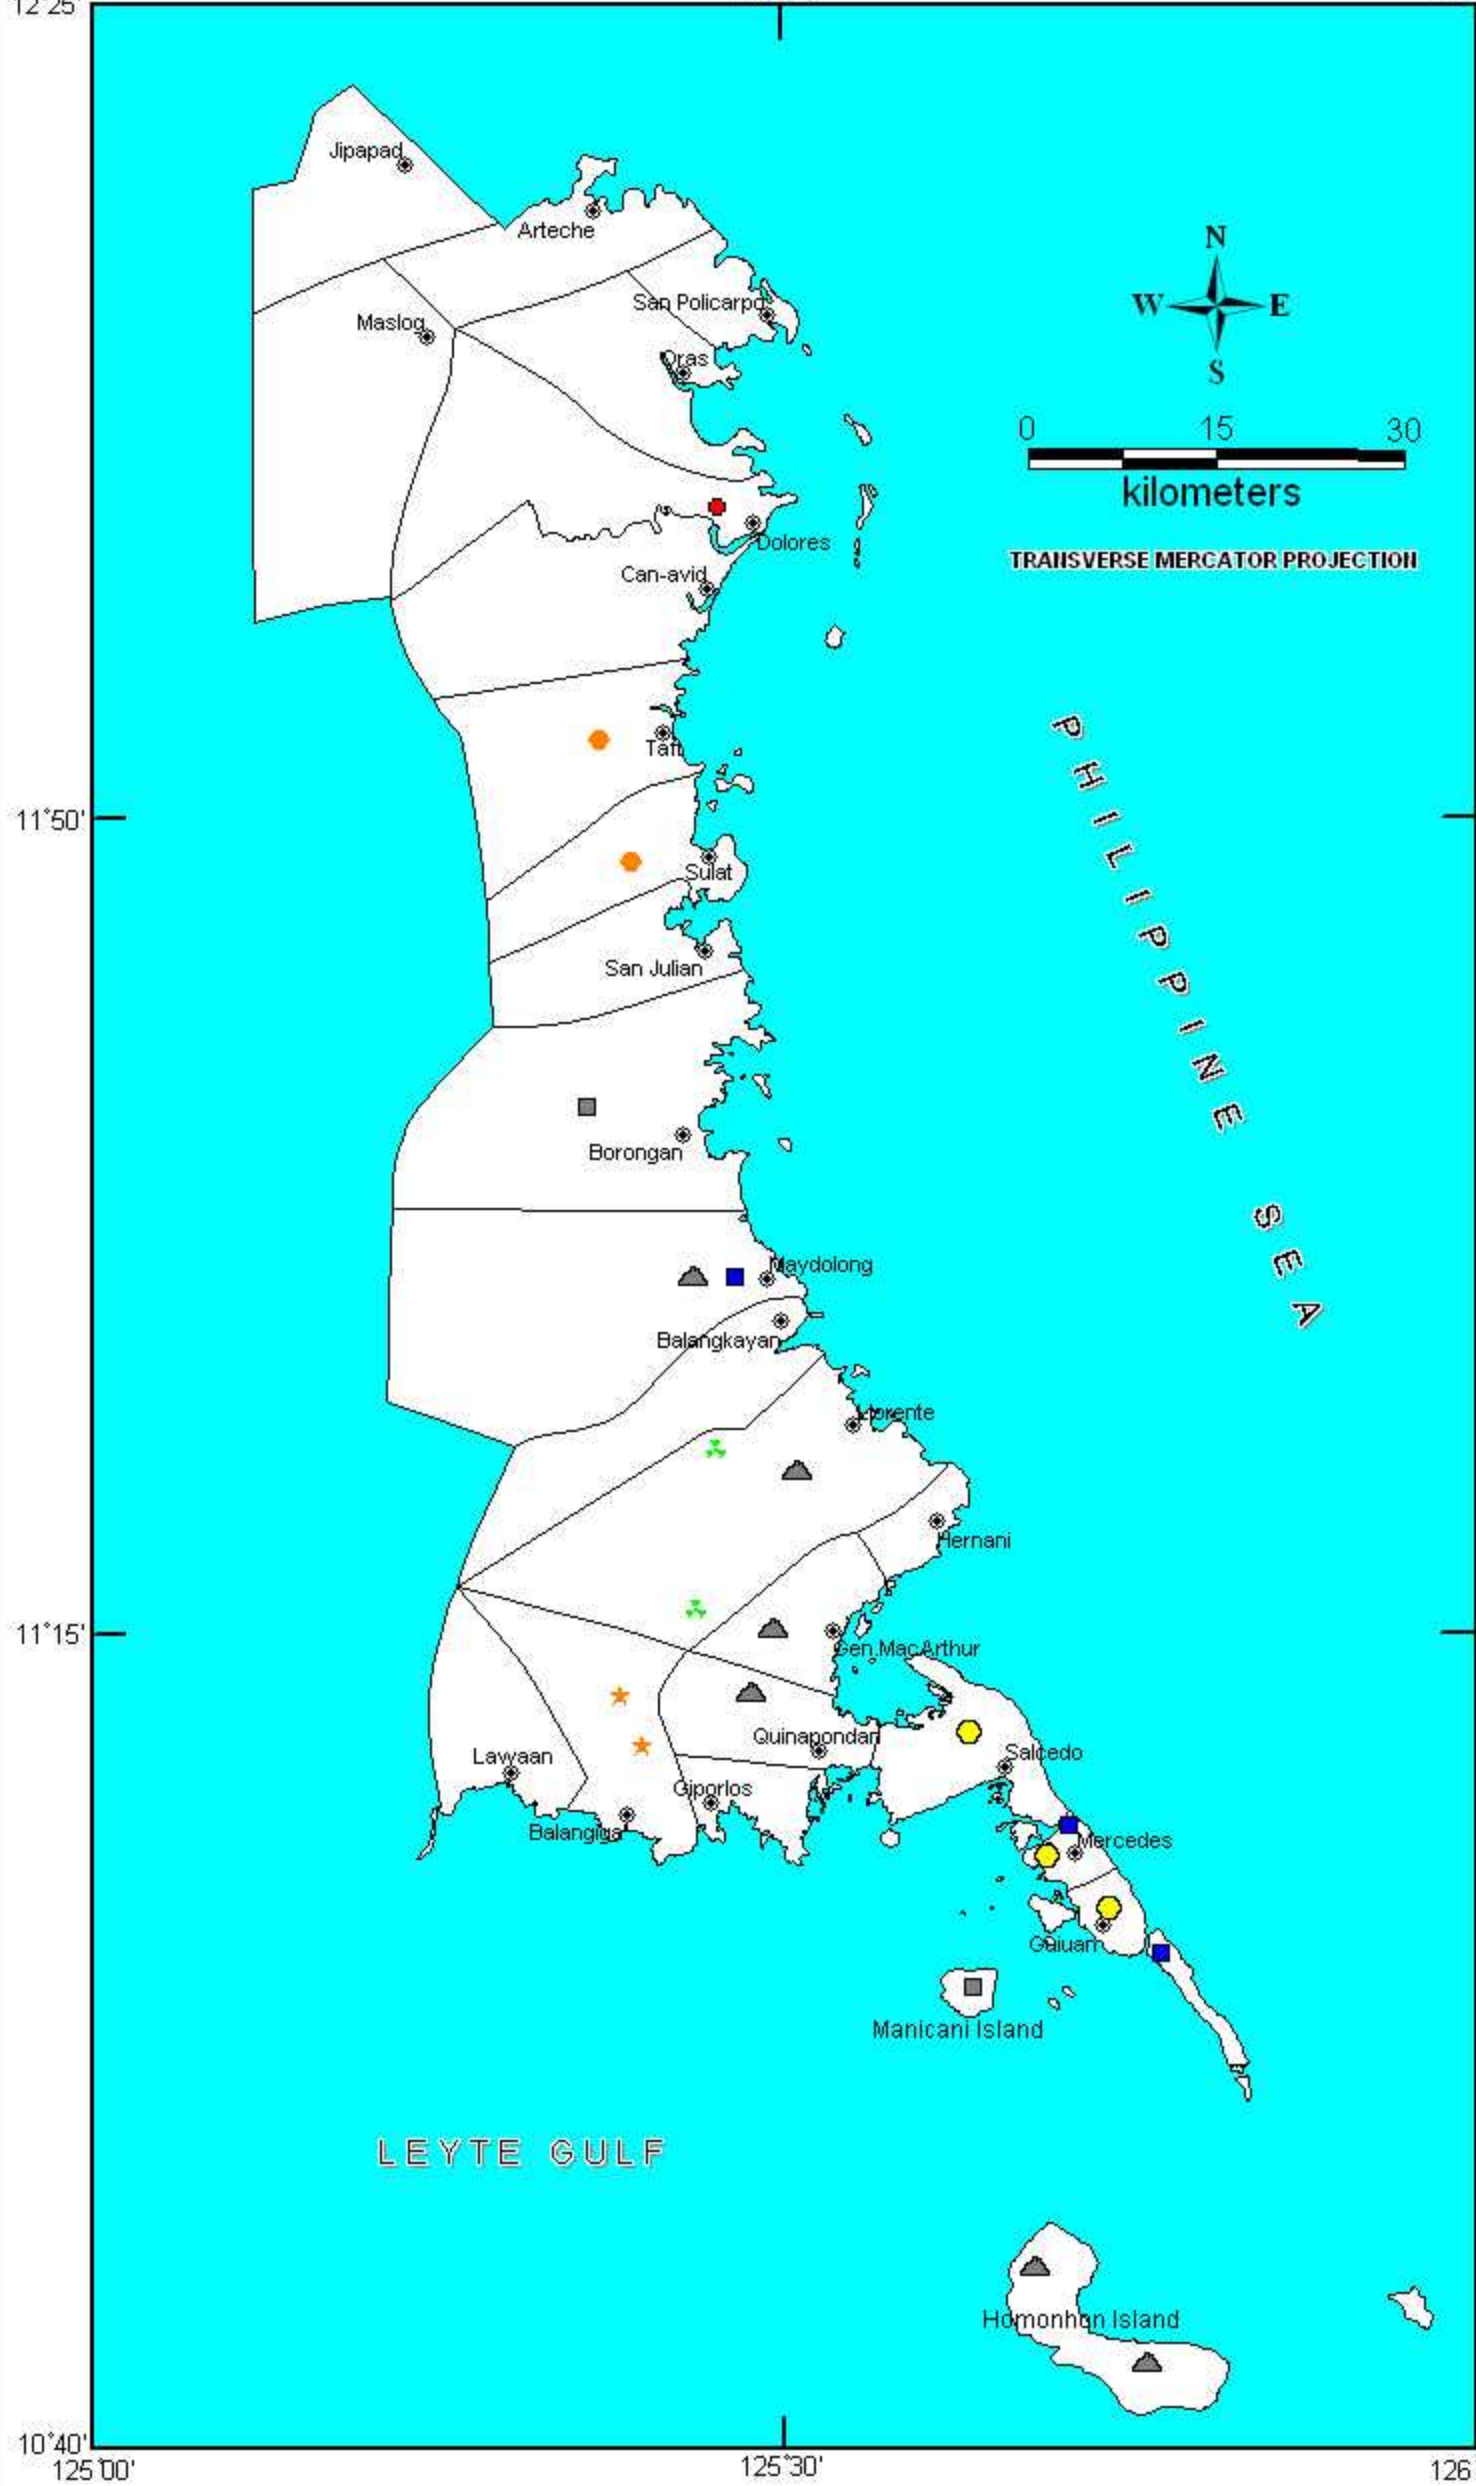

MINERAL RESOURCES MAP OF BILIRAN PROVINCE

TRANSVERSE MERCATOR PROJECTION

LEGEND

- ⊙ Municipality
- Red Burning Clay
- Sulfur
- White Clay

Data Source:

MGB-RO8 (Technical Reports and Maps)
Samar-Leyte Mineral Resources
Development Project, Bureau of Mines

INDEX MAP

Published:2007

MINERAL RESOURCES MAP OF EASTERN SAMAR PROVINCE

125°00' 125°30' 126°00'
12°25' 12°25'

LEGEND

- ⊙ Municipality
- METALLIC**
- Bauxite
- ▲ Chromite
- Copper
- ★ Gold
- Nickel
- ✚ Platinum
- NON-METALLIC**
- Limestone
- Red Burning Clay

INDEX MAP

Data Source:

MGB-RO8 (Technical Reports and Maps)
Samar-Leyte Mineral Resources
Development Program, Bureau of Mines

Published : 2007

10°40' 125°00' 125°30' 126°00' 10°40'

MINERAL RESOURCES MAP OF LEYTE PROVINCE

INDEX MAP

Published: 2007

MINERAL RESOURCES MAP OF NORTHERN SAMAR PROVINCE

LEGEND

- ⊙ Municipality
- METALLIC**
- Bauxite
- NON-METALLIC**
- Limestone
- ▣ Marble
- Red Burning Clay

Data Source:
 MGB-RO8 (Technical Reports and Maps)
 Samar-Leyte Mineral Resources Development Program, Bureau of Mines