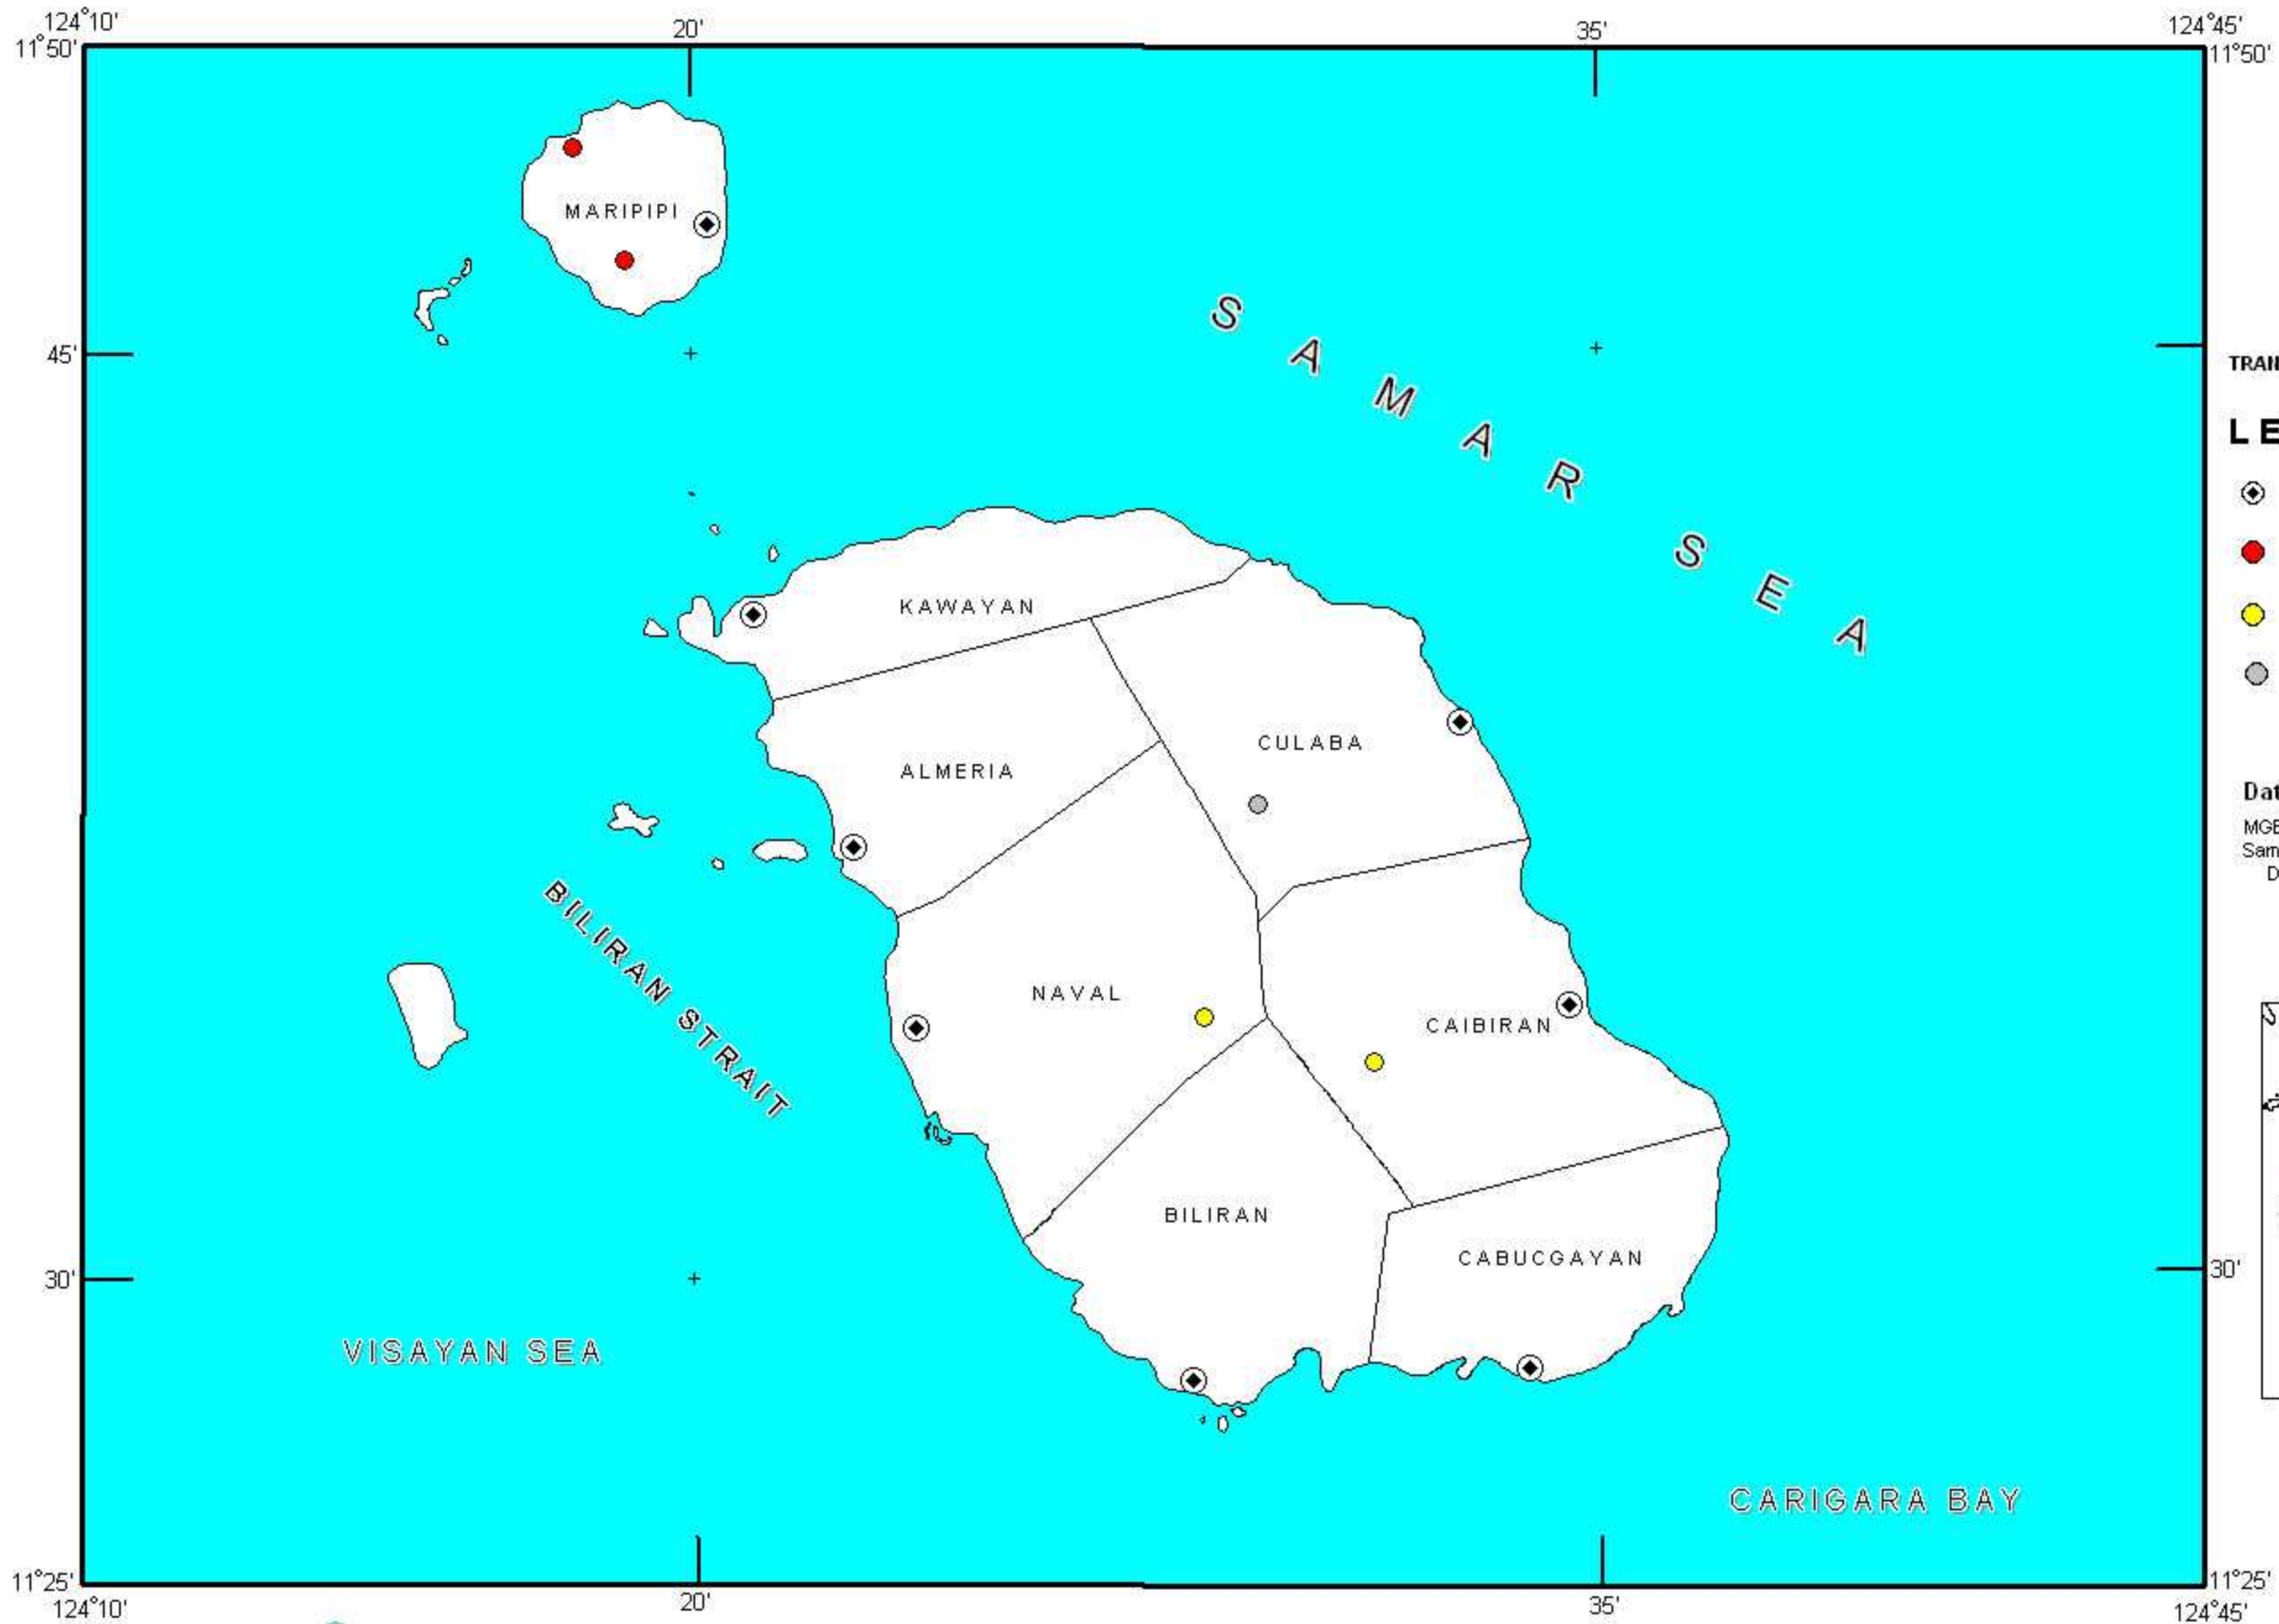

MINERAL RESOURCES MAP OF BILIRAN PROVINCE

TRANSVERSE MERCATOR PROJECTION

LEGEND

- ⊙ Municipality
- Red Burning Clay
- Sulfur
- White Clay

Data Source:

MGB-RO8 (Technical Reports and Maps)
Samar-Leyte Mineral Resources
Development Project, Bureau of Mines

INDEX MAP

Published:2007

MINERAL RESOURCES MAP OF EASTERN SAMAR PROVINCE

125°00' 125°30' 126°00'
12°25' 12°25'

LEGEND

- ⊙ Municipality
- METALLIC**
- Bauxite
- ▲ Chromite
- Copper
- ★ Gold
- Nickel
- ✚ Platinum
- NON-METALLIC**
- Limestone
- Red Burning Clay

INDEX MAP

Data Source:

MGB-RO8 (Technical Reports and Maps)
Samar-Leyte Mineral Resources
Development Program, Bureau of Mines

Published : 2007

10°40' 125°00' 125°30' 126°00' 10°40'

MINERAL RESOURCES MAP OF LEYTE PROVINCE

INDEX MAP

Published: 2007

MINERAL RESOURCES MAP OF NORTHERN SAMAR PROVINCE

LEGEND

- ⊙ Municipality
- METALLIC**
- Bauxite
- NON-METALLIC**
- Limestone
- ▣ Marble
- Red Burning Clay

Data Source:
 MGB-RO8 (Technical Reports and Maps)
 Samar-Leyte Mineral Resources Development Program, Bureau of Mines