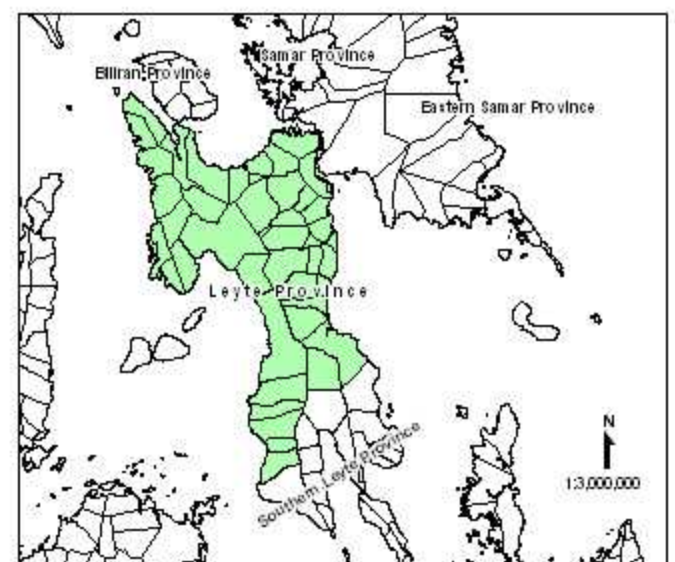

MINERAL RESOURCES MAP OF LEYTE PROVINCE

LEGEND

⊙ Municipality

METALLIC

- Copper
- Iron
- ▼ Manganese
- Nickel

NON-METALLIC Rock and Mineral

- ▲ Asphalt
- Bentonite
- Dolomite
- Gabbro
- Limestone
- Peat
- Pumice
- Rock Phosphate
- Red Burning Clay
- Talc

Data Source:

MGB-RO8 (Technical Reports and Maps)
Samar-Leyte Mineral Resources
Development Program, Bureau of Mines

Department of Environment and Natural Resources
Mines and Geosciences Bureau - Regional Office No.8

INDEX MAP

Published: 2007