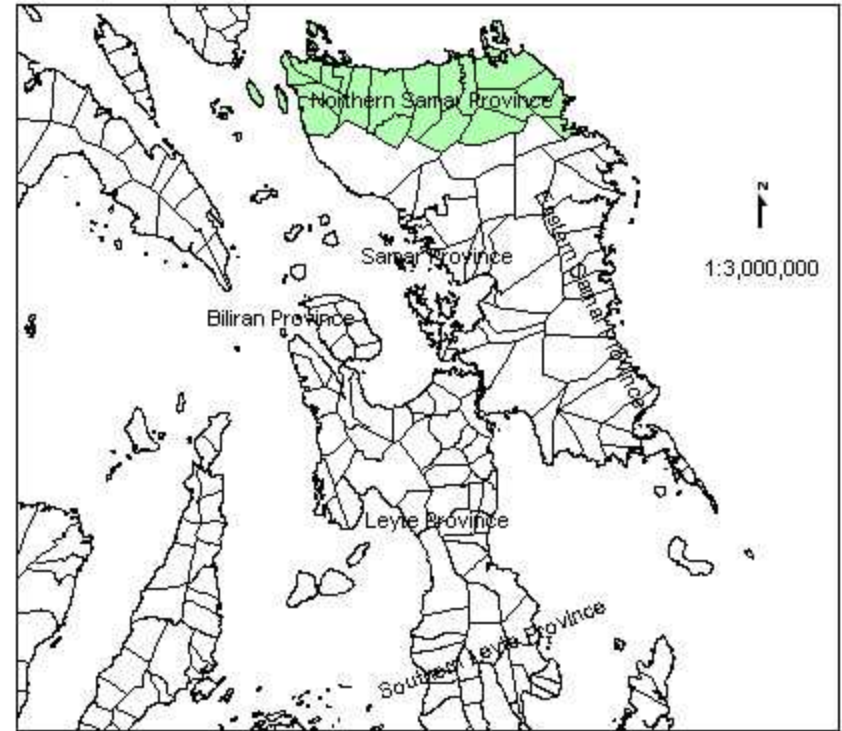

MINERAL RESOURCES MAP OF NORTHERN SAMAR PROVINCE

LEGEND

- ⊙ Municipality
- **METALLIC**
- Bauxite
- **NON-METALLIC**
- Limestone
- ▣ Marble
- Red Burning Clay

Data Source:
MGB-RO8 (Technical Reports and Maps)
Samar-Leyte Mineral Resources Development Program, Bureau of Mines

Published: 2007

INDEX MAP